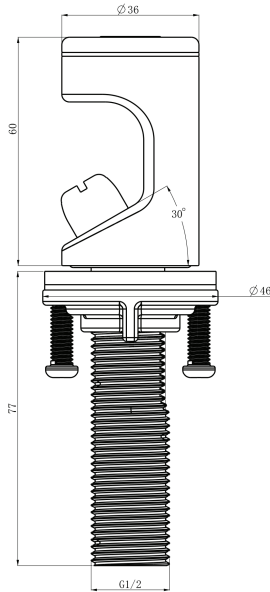

Features and Benefits

Sensor Activated

Touchless, sanitary operation
Automatic 6-second shut-off timer

Water Dispenser

Fill rate 2 L/Min to 4 L/Min (Refrigerated, hot or ambient)

Applications

Rated for indoor use with drinking water fountains of any make